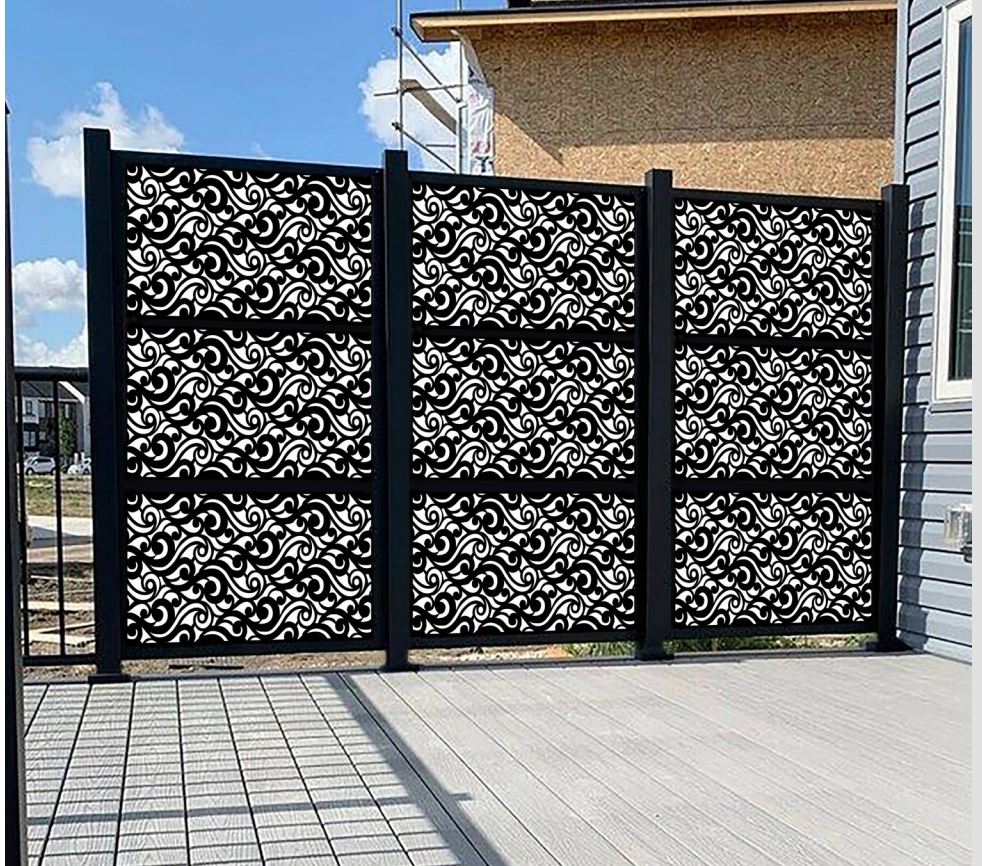

SPECIAL PAINTS

FABRICATION

ALUMINIUM AND GLASS

METAL FABRICATION

POWDER COATED CAR SHEDS

INSULATED CHAIN FENCE

METAL AND PVC FENCE

RAI TECHNICAL SERVICES L.L.C
ارايه آي للخدمات الفنية ش.ذ.م.م